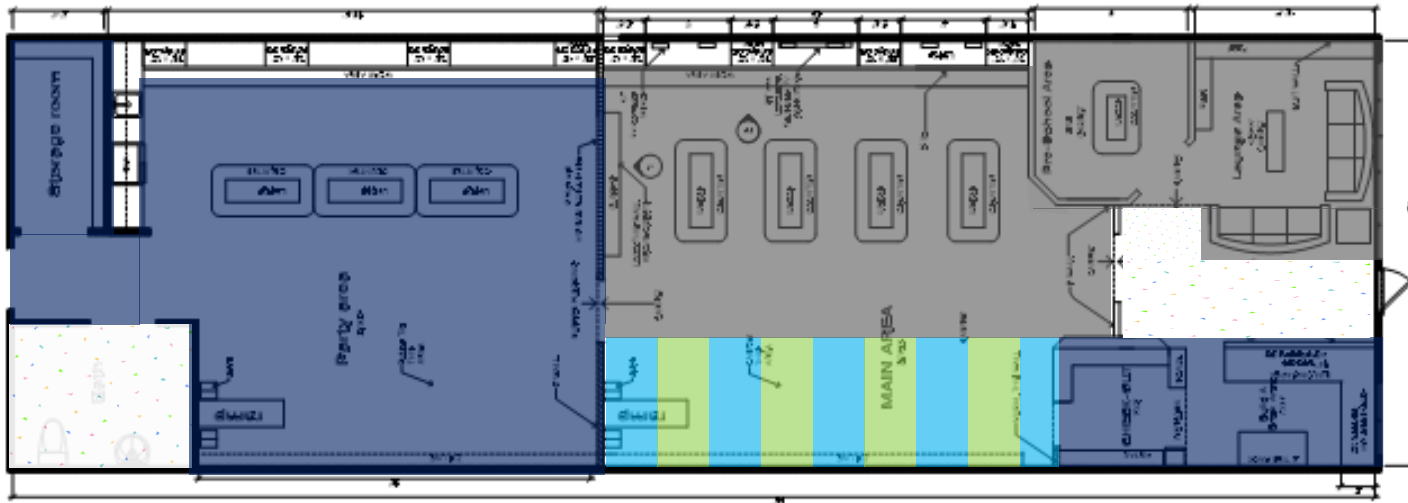

Floor

Johnsonite
Product: RSTP-XX-RD
Color: 724 Confetti
Rubber Speckled Tile