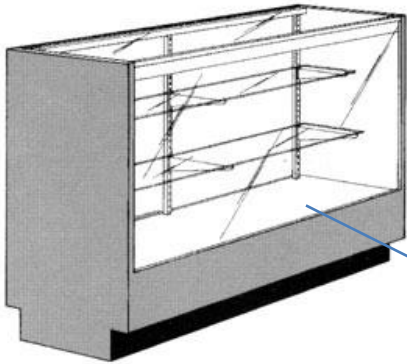

Bricks 4 Kidz

Slat Wall Options

Low-Pressure Laminate

Injection Molded
Bullnose Shelves

Brick Factory

← Bricks 4 Kids
Custom Design on
Bottom

Cash Wrap

Use Full Vision Showcase For Kids

Add Cashwrap to the side

Round Corner Filler

WilsonArt Laminate
4914-60
Pomegranate only

Paint Schedule

*ALL PAINT IS BENJAMIN MOORE PRODUCT NATURA- EGG SHELL FINISH TO BE SPECIFIED FOR ALL WALLS

- #1307
- Shades of spring #537
- Wallpaper – see following page for diagram
- Bluebell #782
- Sunshine on the bay #347