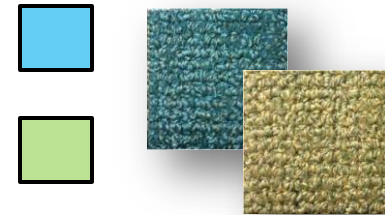

BOTTOM-paint
Benjamin Moore color shades of spring #537
in Natura Eggshell

BASEBOARD-
Comprised of a 1 x 6
Painted with Benjamin Moore color Blue Bell #782 in Natura Semi-Gloss

***If wall is greater than 10'- wallpaper from chair rail up to 10' and cap off with 1 x 6 trim painted in SEMI GLOSS NATURA- Blue bell #782. The portion of wall above this trim will need to match the ceiling color.

Cabinets

Tops- WilsonArt Laminate Color
4914-60 Pomegranate

Base Cabinets- WilsonArt Laminate
Color 4918-60 Sprout

Floor

Johnsonite
Product: RSTP-XX-RD
Color: 724 Confetti
Rubber Speckled Tile

GreatMats
Product: Coin Top
Interlocking PVC Tiles-
Color: Blue

J&J- Invision Collection
Product: Flying trapeze modular
(style 7002) 393- juggling act –
installed in quarter turn pattern

J&J- Invision Collection
Product – pulp modular/ style
number 7607
Color: 450 appliqué (blue)
Color: 445 grass cloth (green)

Seating- Lounge IKEA

998.505.39
Korndal Green

498.738.97
Korndal Medium Blue

098.505.34
Korndal Green

298.891.92
Sivik Pink/Red

Karlstad Sofa
Width: 80 3/4 "
Depth: 37 "
Height: 31 1/2 "
Seat depth: 22 "
Seat height: 17 3/4 "