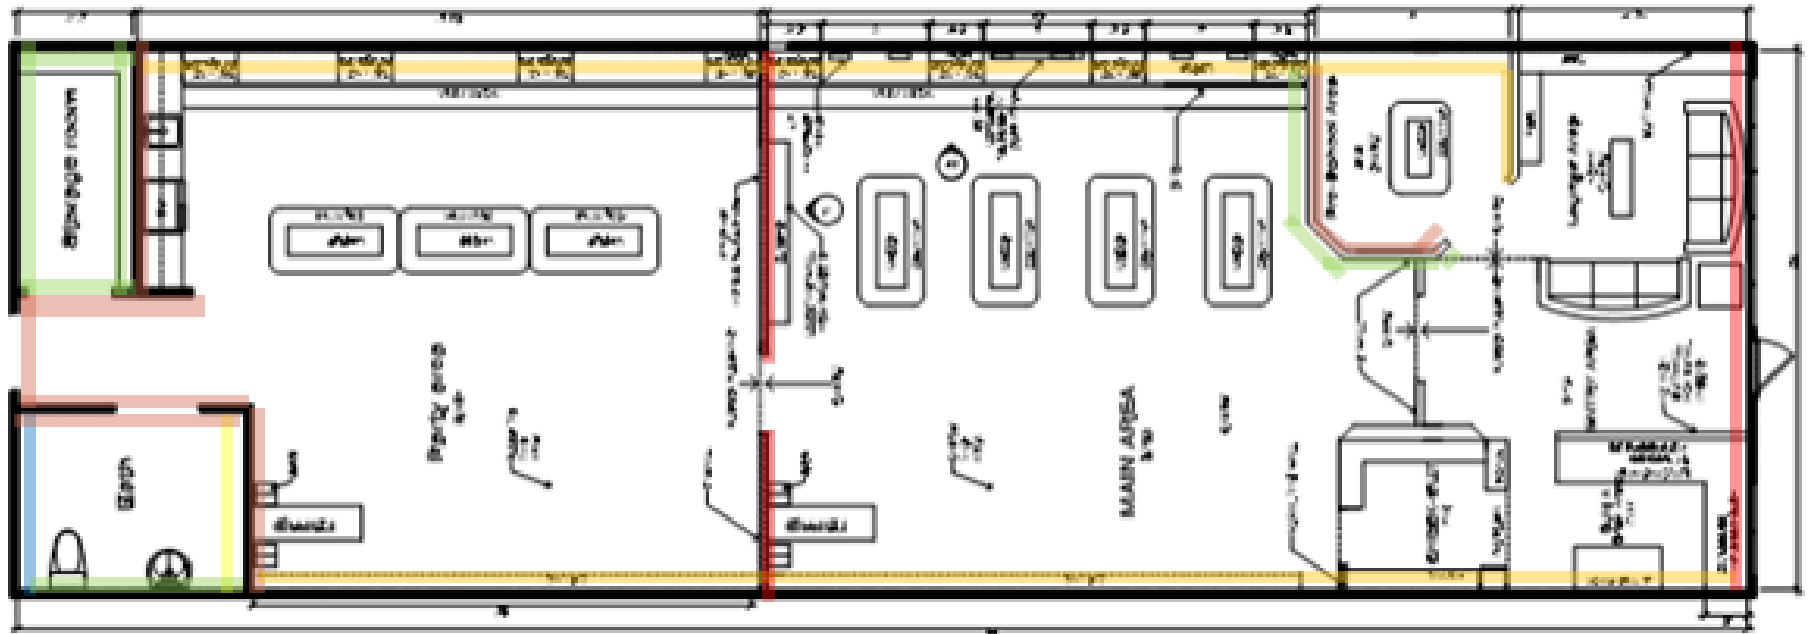

Bricks 4 Kidz

Slat Wall Options

Low-Pressure Laminate

Injection Molded
Bullnose Shelves

Brick Factory

← Bricks 4 Kids
Custom Design on
Bottom

Cash Wrap

Use Full Vision Showcase For Kids

Add Cashwrap to the side

Round Corner Filler

WilsonArt Laminate
4914-60
Pomegranate only

Paint Schedule

*ALL PAINT IS BENJAMIN MOORE PRODUCT NATURA- EGG SHELL FINISH TO BE SPECIFIED FOR ALL WALLS

- #1307
- Shades of spring #537
- Wallpaper – see following page for diagram
- Bluebell #782
- Sunshine on the bay #347

* TRIM, DOORS, SIDE OF RAMP, AND STEPS TO RAMP- SEMI GLOSS NATURA- Blue bell #782

*BASEBOARD – 1 X 6 PAINTED- SEMI GLOSS NATURA- Blue bell #782

Paint

TOP WALLCOVERING- starting no less than 45 inches above finish floor
York wallcovering-PT9877 (24 inches wide)
PAINT COLOR FOR PAINTING THE WALLCOVERING-
Benjamin Moore color sunshine on the bay #347

Tables IKEA

Expedite
201.477.32
Length: 46 1/2 "
Width: 23 1/4 "
Height: 15 "

Tofteryd
901.974.84
Length: 37 3/8 "
Width: 37 3/8 "
Height: 12 1/4 "

Lack Side Table
200.114.13
Length: 21 5/8 "
Width: 21 5/8 "
Height: 17 3/4 "