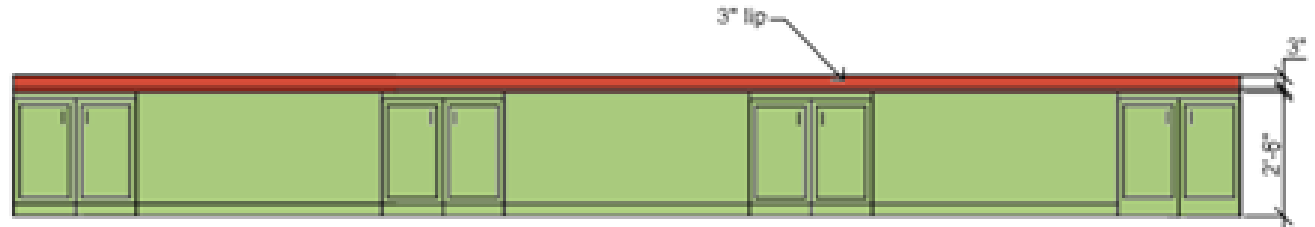

Cabinets

Tops- WilsonArt Laminate Color
4914-60 Pomegranate

Base Cabinets- WilsonArt Laminate
Color 4918-60 Sprout