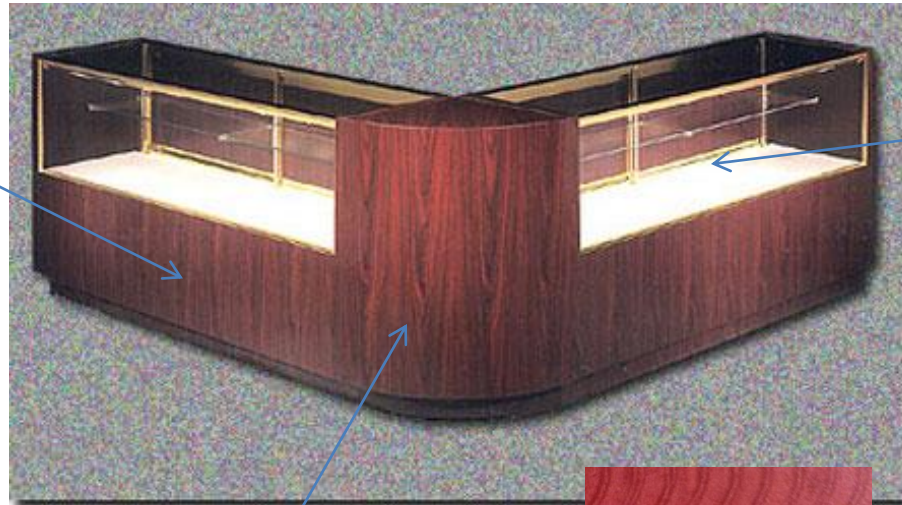

Bricks 4 Kidz

Slat Wall Options

Low-Pressure Laminate

Injection Molded
Bullnose Shelves

Brick Factory

← Bricks 4 Kids
Custom Design on
Bottom

Cash Wrap

Use Full Vision Showcase For Kids

Add Cashwrap to the side

Round Corner Filler

WilsonArt Laminate
4914-60
Pomegranate only

Paint Schedule

*ALL PAINT IS BENJAMIN MOORE PRODUCT NATURA- EGG SHELL FINISH TO BE SPECIFIED FOR ALL WALLS

- #1307
- Shades of spring #537
- Wallpaper – see following page for diagram
- Bluebell #782
- Sunshine on the bay #347